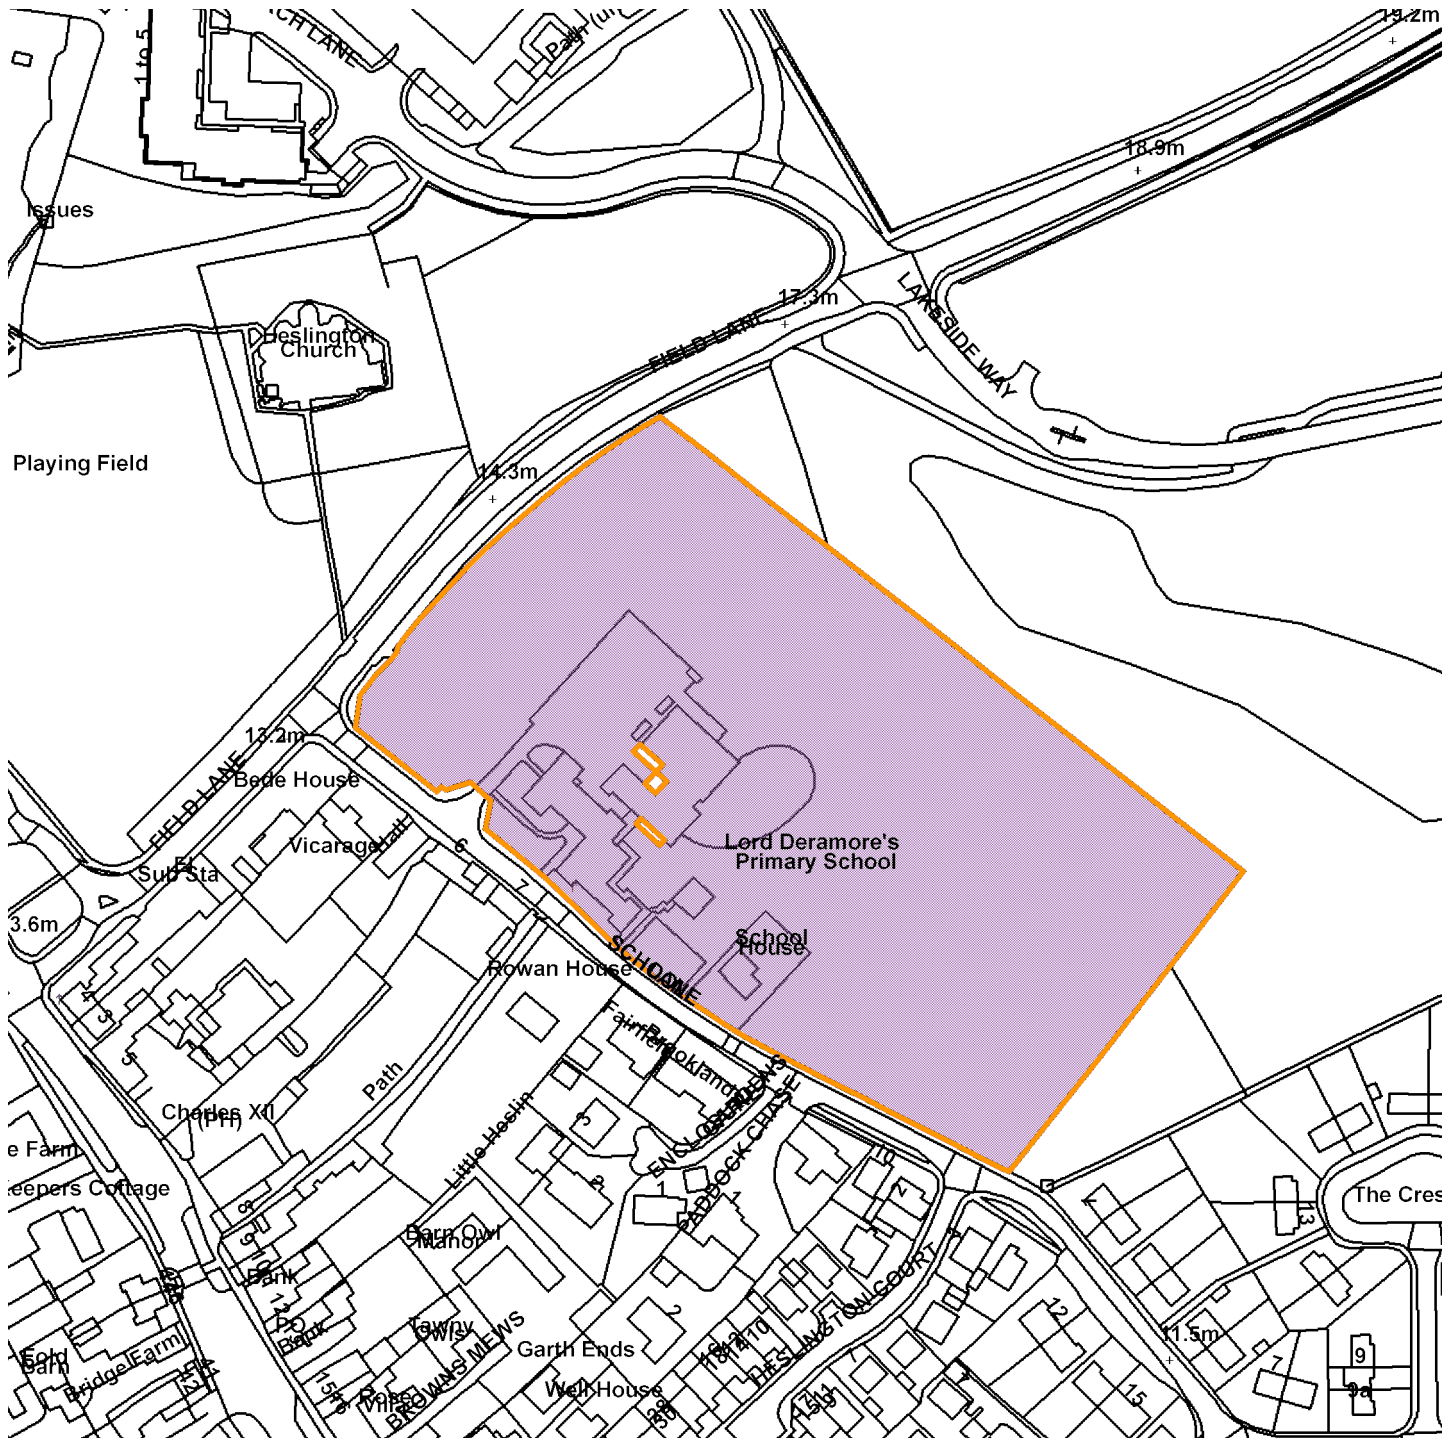

Lord Deramores Primary School School La.Heslington

15/00126/LBC

Scale : 1:2119

Reproduced from the Ordnance Survey map with the permission of the Controller of Her Majesty's Stationery Office © Crown Copyright 2000.

Unauthorised reproduction infringes Crown Copyright and may lead to prosecution or civil proceedings.

Produced using ESRI (UK)'s MapExplorer 2.0 - <http://www.esriuk.com>

Organisation	CYC
Department	Not Set
Comments	Site Plan
Date	02 June 2015
SLA Number	Not Set